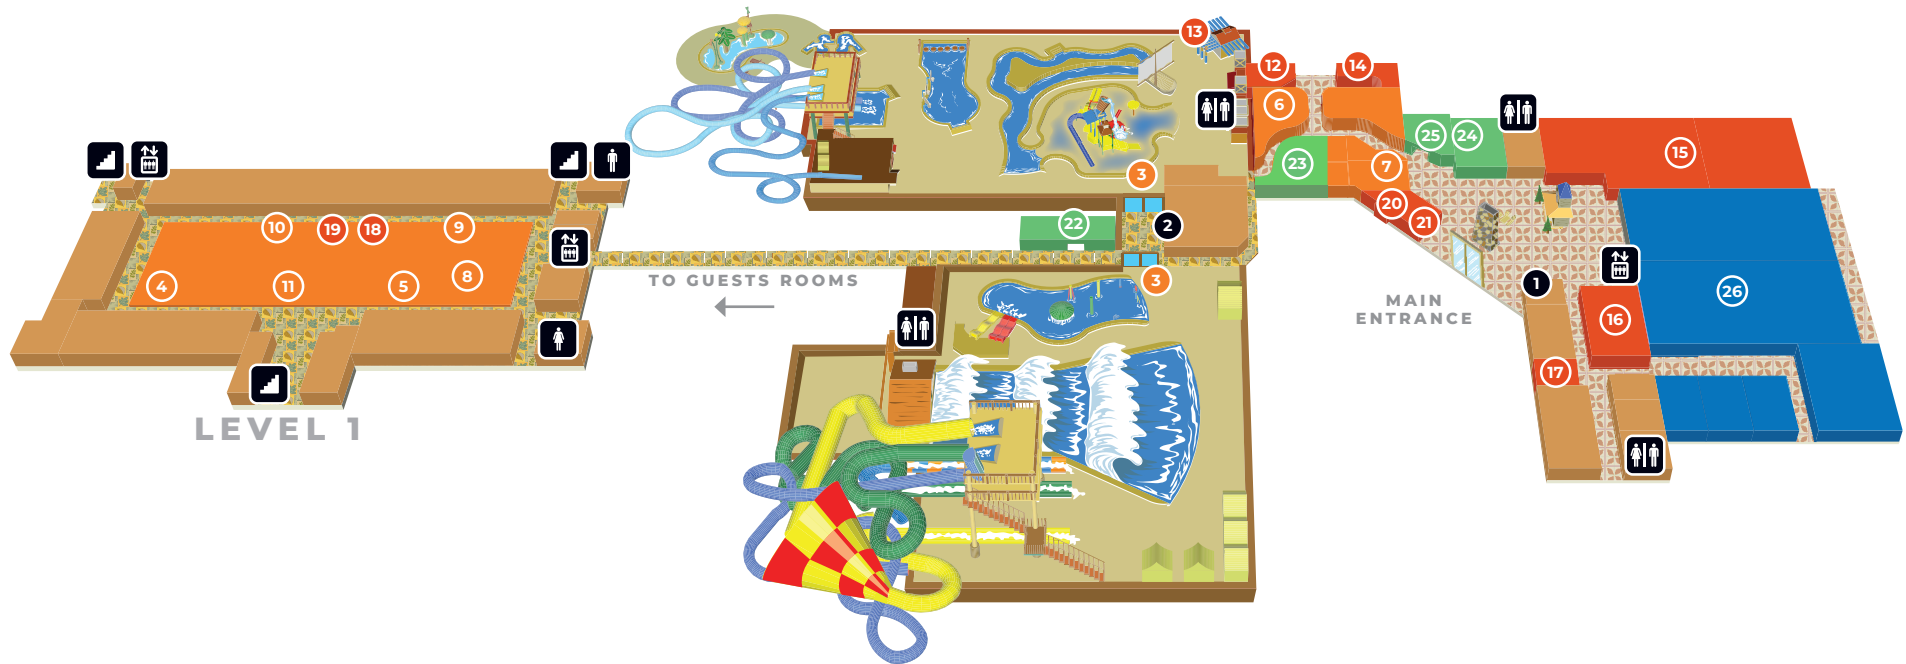

Massachusetts

MAP

-  Restrooms
-  Elevator
-  Stairs

GUEST SERVICES

- 1 Front Desk and Guest Services**
- 2 Splash Services**

ATTRACTIONS

- 3 Bear Track Landing**
Pools, slides and water activities for every age
- 4 Howlers Peak Adventure Trail**
A multi-story indoor playground
- 5 Rustic Ridge Rock Wall**
Rock-climbing fun
- 6 Northern Lights Arcade**
The newest games, plus prizes
- 7 MagiQuest**
An interactive adventure game
- 8 Megaventure**
Virtual reality games, action and fun

- 9 Howl at the Moon Mini Golf**
Nine challenging holes
- 10 Howlers Peak Ropes Course**
An elevated obstacle course on ropes
- 11 Olivers Mining Co.**
A sand-sifting hunt for gemstones

DINING

- 12 Hungry as a Wolf**
Pizza, pasta and other Italian favorites
- 13 Buckets**
Burgers, sandwiches, salads, and snacks
- 14 Bear Paw Sweets & Eats**
Cupcakes, ice cream and baked goods
- 15 Lodge Wood Fire Grill**
Locally-sourced food and beverage
- 16 Lodge Bar**
Cocktails and ice-cold beer

- 17 Dunkin'**
Coffee, donuts and breakfast sandwiches
- 18 Wachusett Brew Barn**
Wachusett Brewing Company beers, plus snacks
- 19 Dunkin Express 1**
Coffee, donuts and breakfast sandwiches
- 20 Dunkin Express 2**
Coffee, donuts and breakfast sandwiches
- 21 Freshwoods Market**
Meals, snacks and beverages to grab and go

- 25 Great Wolf Candy Company**
A wide assortment of candy and other sweets

GROUPS & MEETINGS

- 26 Conference Center**